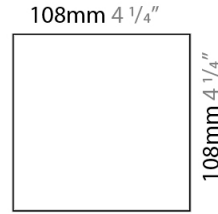

CUBO SURFACE

D43006-

base number   Finish
Options

PROJECT	_____
TYPE	_____
SPECIFIER	_____
QUANTITY	_____
DATE	_____

1. To build a product code in our configurator select the specify button on the base model # product page
2. To build a manual product code on this datasheet choose from the options listed below in blue font and add the suffix to the base model #

GENERAL

Series: Cubo _____
Partner: Icone _____
Division: Design _____
Installation: Surface _____
Product Type: Wall Surface _____
Mounting Location: Wall _____
Light Distribution: Indirect _____

PHYSICAL

Shape: Square _____
Length (mm): 110 _____
Length (in): 4 ⁵/₁₆ _____
Width (mm): 100 _____
Width (in): 3 ¹⁵/₁₆ _____
Height (mm): 110 _____
Height (in): 4 ⁵/₁₆ _____
Fixture Finish: WHI / TWH / TSL / CGL / BGL _____
Fixture Material: Extruded Aluminum _____

ELECTRICAL

Lamp Type: LED _____
Total Output Wattage (W): 20 _____
Dimming: Electronic Low Voltage Dimming _____
Input Voltage (V): 120Vac Direct Line _____

LED

Color Temperature (°K): 3000 _____
Nominal Lumen (lm): 1400 _____
CRI: >90 CRI _____
Lamp Life (hrs): 50000 _____

OPTICAL

RATINGS AND CERTIFICATIONS

Certified By: Certified for North American Standards _____
IP rating: IP20 _____

J-Box Cover Plate included