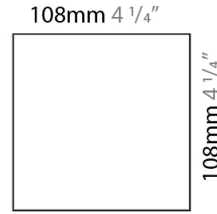

PROJECT	_____
TYPE	_____
SPECIFIER	_____
QUANTITY	_____
DATE	_____

CUBO SURFACE

D43007-

base number   Finish
Options

1. To build a product code in our configurator select the specify button on the base model # product page
2. To build a manual product code on this datasheet choose from the options listed below in blue font and add the suffix to the base model #

GENERAL

Series: Cubo _____
Partner: Icone _____
Division: Design _____
Installation: Surface _____
Product Type: Wall Surface _____
Mounting Location: Wall _____
Light Distribution: Indirect _____

PHYSICAL

Shape: Square _____
Length (mm): 110 _____
Length (in): 4 5/16 _____
Width (mm): 100 _____
Width (in): 3 15/16 _____
Height (mm): 110 _____
Height (in): 4 5/16 _____
Fixture Finish: WHI / TWH / TSL / CGL / BGL _____
Fixture Material: Extruded Aluminum _____

ELECTRICAL

Lamp Type: LED _____
Total Output Wattage (W): 15 _____
Dimming: Electronic Low Voltage Dimming _____
Input Voltage (V): 120Vac Direct Line _____

LED

Color Temperature (°K): 3000 _____
Nominal Lumen (lm): 1050 _____
CRI: >90 CRI _____
Lamp Life (hrs): 50000 _____

OPTICAL

RATINGS AND CERTIFICATIONS

Certified By: Certified for North American Standards _____
IP rating: IP20 _____

J-Box Cover Plate included